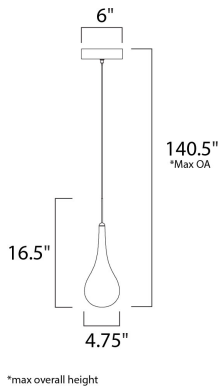

PRODUCT DESCRIPTION

The new Larmes features an extended profile Clear glass shade that screws on to a Satin Nickel mount. Long life G4 LED offers considerable light with dimming capabilities.

MEASUREMENTS

DIMENSION : 4.75" L x 4.75" W x 11" H
 MAX OAH : 140.5" OAH
 HANGING WEIGHT : 1.43 lb

LAMPING

INPUT VOLTAGE : 120V
 LUMENS : 105 Rated
 BULB : 1 x 1.5W LED 12V G4 , 2W Total
 BULB INCLUDED : (Included)
 DIMMABLE : Electronic Low Voltage (ELV)
 CRI : 80+ CRI
 COLOR_TEMP : 3000K